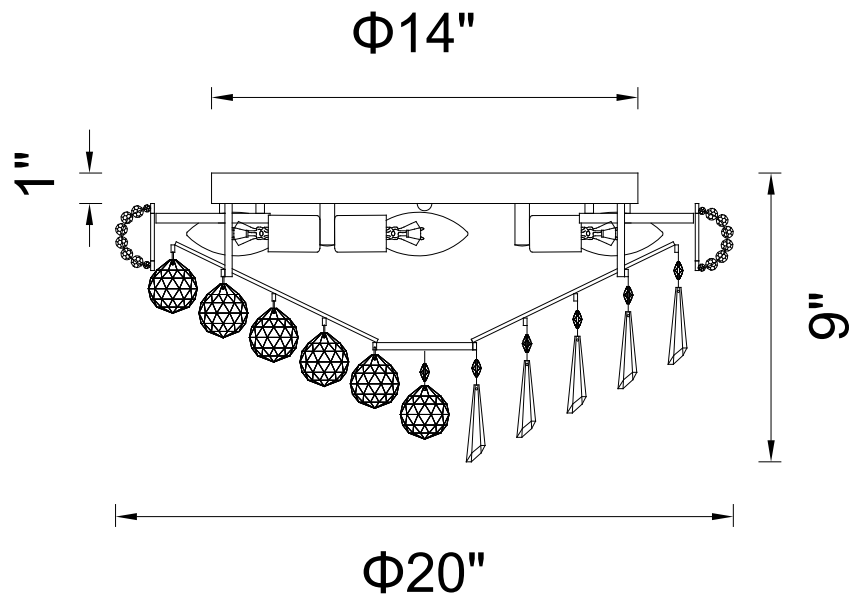

PROJECT: _____

FIXTURE TYPE: _____

LOCATION: _____

CONTACT/PHONE: _____

Item	8040C20C
Collection	KINGDOM
Finish	Chrome
Glass	-----
Crystal	Clear
Input	120V AC,60HZ,AC

Shade	-----
Length/Dia.	20"
Width/Ext.	-----
Height	9"
Maximum	-----
Lumens	-----

Light Source	E12
Bulb Info.	7×60W
Included	-----
Dimmable	Yes
Color	-----
Weight	