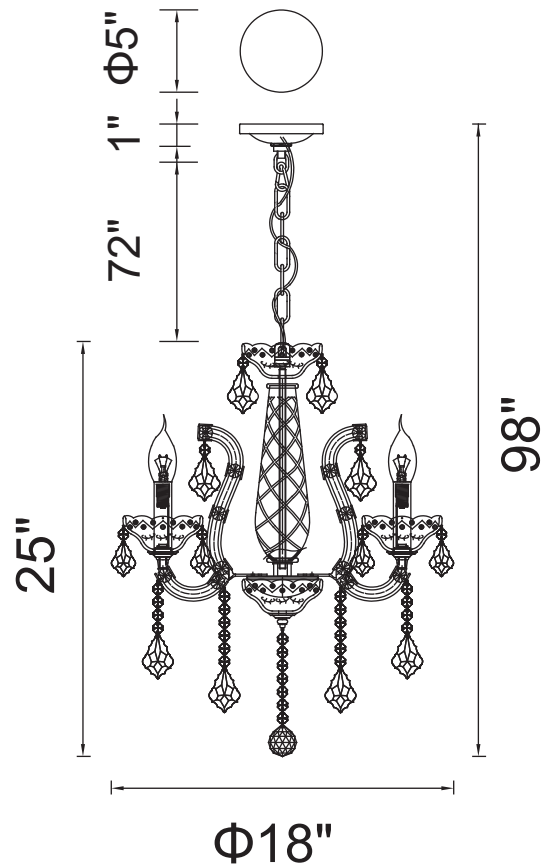

PROJECT: _____

FIXTURE TYPE: _____

LOCATION: _____

CONTACT/PHONE: _____

Item	8397P18C-4
Collection	MARIA THERESA
Finish	Chrome
Glass	-----
Crystal Input	Clear 120V AC, 60HZ, AC

Shade	-----
Length/Dia.	18"
Width/Ext.	-----
Height	25"
Maximum Lumens	-----

Light Source	E12
Bulb Info.	4x60W
Included	-----
Dimmable	Yes
Color Weight	-----