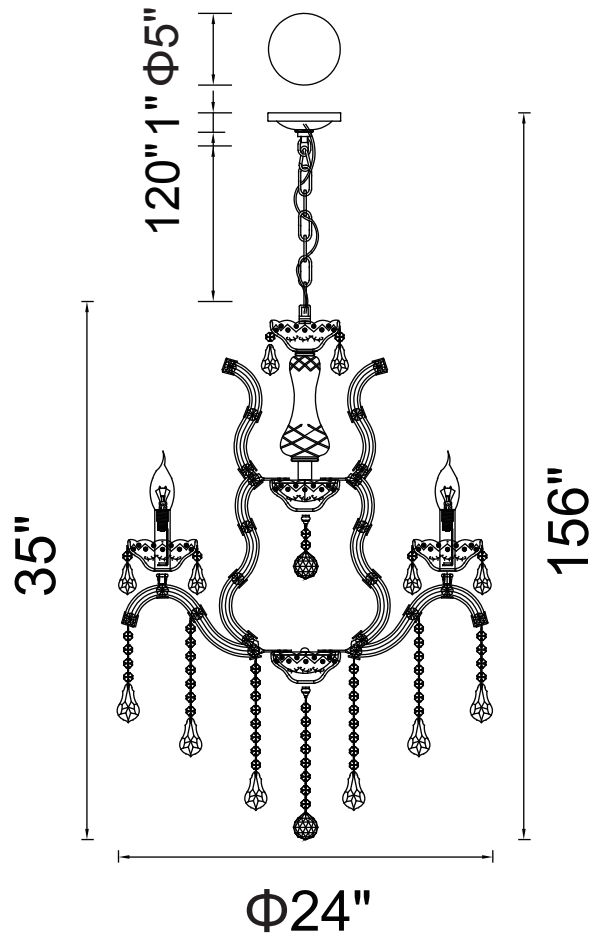

CWI LIGHTING

BRIGHTER LIVING. SIMPLIFIED.

PROJECT: _____

FIXTURE TYPE: _____

LOCATION: _____

CONTACT/PHONE: _____

Item	8398P24C-5
Collection	ABBY
Finish	Chrome
Glass	-----
Crystal	Clear
Input	120V AC,60HZ,AC

Shade	-----
Length/Dia.	24"
Width/Ext.	-----
Height	35"
Maximum	156"
Lumens	-----

Light Source	E12
Bulb Info.	5x60W
Included	-----
Dimmable	No
Color	-----
Weight	

CWILIGHTING
www.cwilighting.com
Info@cwilighting.com