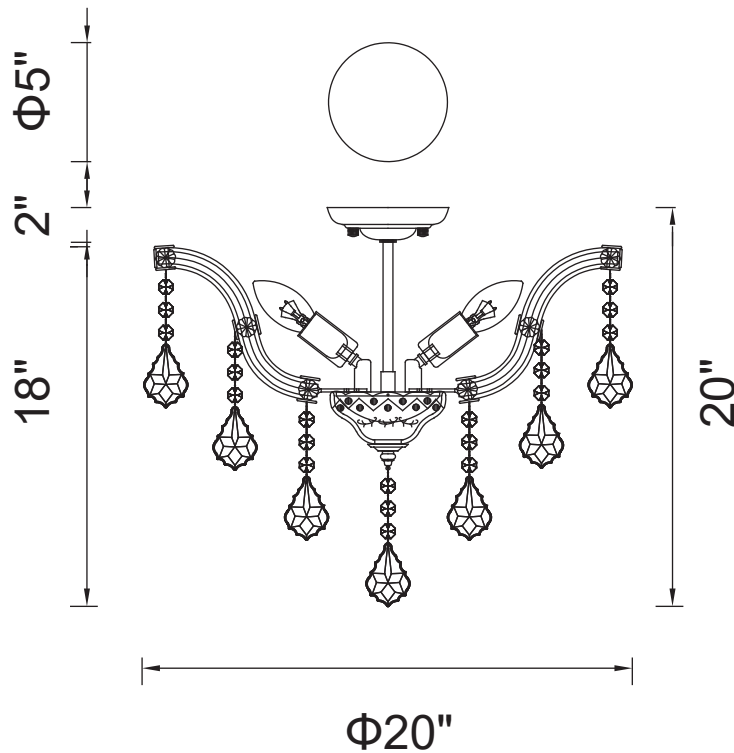

PROJECT: \_\_\_\_\_

FIXTURE TYPE: \_\_\_\_\_

LOCATION: \_\_\_\_\_

CONTACT/PHONE: \_\_\_\_\_

Item	8418C20C-6
Collection	PAYTON
Finish	Chrome
Glass	-----
Crystal	Smoke
Input	120V AC,60HZ,AC

Shade	-----
Length/Dia.	20"
Width/Ext.	-----
Height	18"
Maximum	20"
Lumens	-----

Light Source	E12
Bulb Info.	6×60W
Included	-----
Dimmable	Yes
Color	-----
Weight	