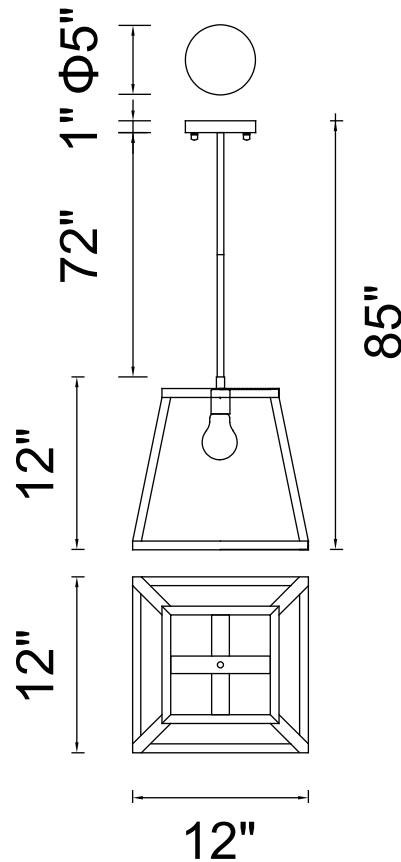

PROJECT: _____
 FIXTURE TYPE: _____
 LOCATION: _____
 CONTACT/PHONE: _____

Item	9601P12-1-101
Collection	ALYSON
Finish	Black
Glass	Clear
Crystal	-----
Input	120V AC,60HZ,AC

Shade	-----
Length/Dia.	12"
Width/Ext.	12"
Height	12"
Maximum	85"
Lumens	-----

Light Source	E26
Bulb Info.	1×60W
Included	-----
Dimmable	Yes
Color	-----
Weight	