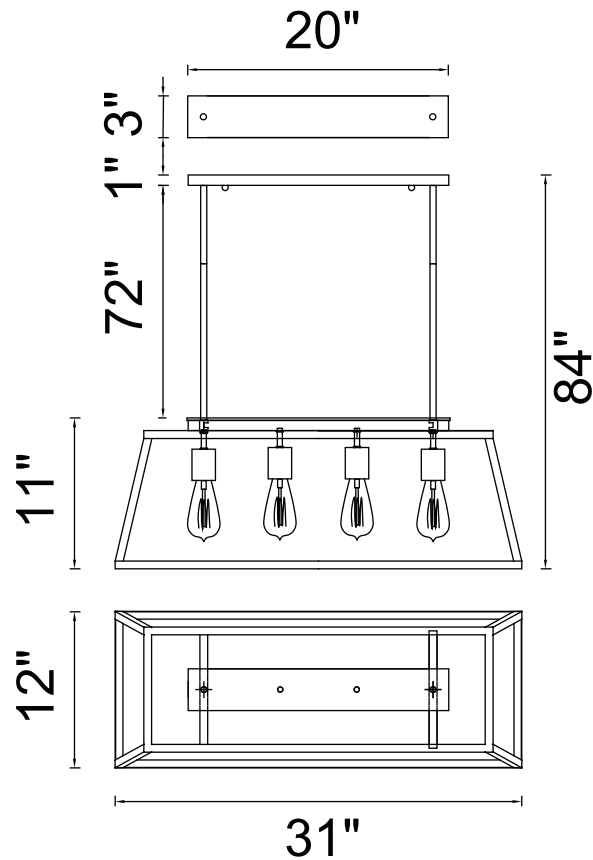

PROJECT: _____
 FIXTURE TYPE: _____
 LOCATION: _____
 CONTACT/PHONE: _____

Item	9601P31-4-101
Collection	ALYSON
Finish	Black
Glass	Clear
Crystal	-----
Input	120V AC,60HZ,AC

Shade	-----
Length/Dia.	31"
Width/Ext.	12"
Height	11"
Maximum	84"
Lumens	-----

Light Source	E26
Bulb Info.	4x60W
Included	-----
Dimmable	Yes
Color	-----
Weight	