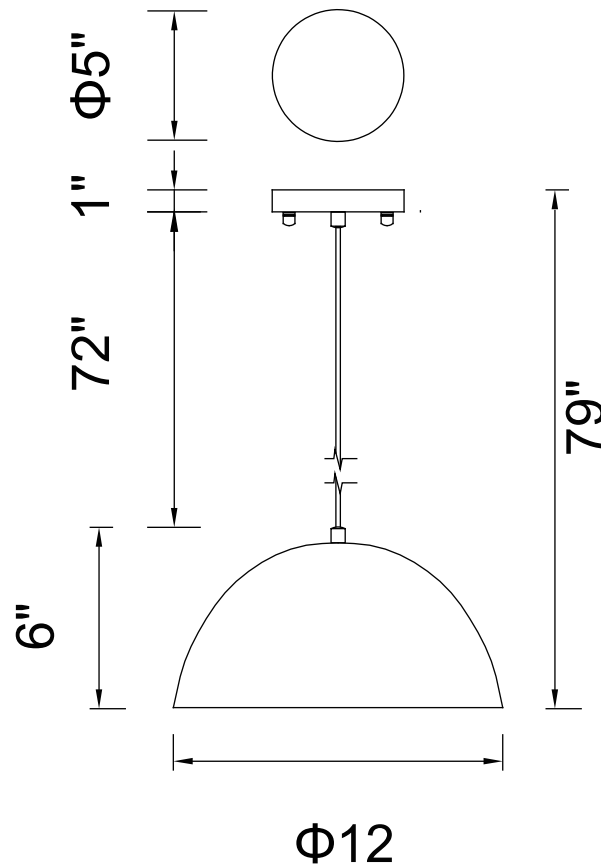

PROJECT: _____

FIXTURE TYPE: _____

LOCATION: _____

CONTACT/PHONE: _____

Item	9629P12-1-101
Collection	MODEST
Finish	Black
Glass	-----
Crystal	-----
Input	120V AC,60HZ,AC

Shade	-----
Length/Dia.	12"
Width/Ext.	-----
Height	6"
Maximum	79"
Lumens	-----

Light Source	E26
Bulb Info.	1×60W
Included	-----
Dimmable	Yes
Color	-----
Weight	