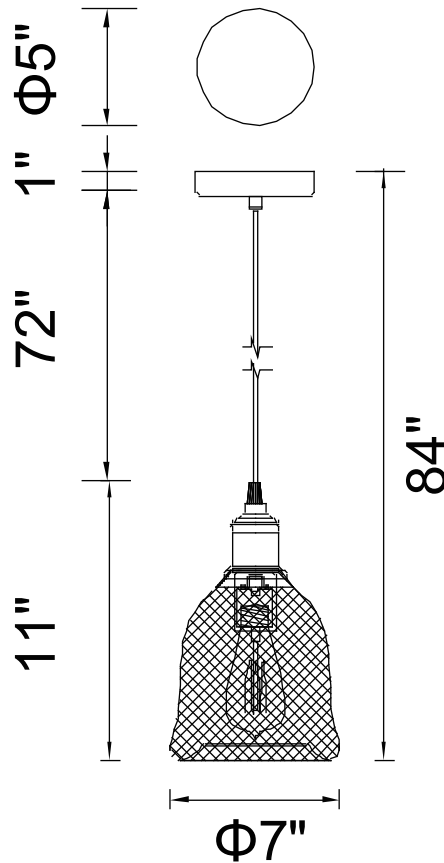

PROJECT: \_\_\_\_\_

FIXTURE TYPE: \_\_\_\_\_

LOCATION: \_\_\_\_\_

CONTACT/PHONE: \_\_\_\_\_

Item	9638P7-1-101
Collection	DREA
Finish	Black
Glass	-----
Crystal	-----
Input	120V AC,60HZ,AC

Shade	-----
Length/Dia.	7"
Width/Ext.	-----
Height	11"
Maximum	84"
Lumens	-----

Light Source	E26
Bulb Info.	1×60W
Included	-----
Dimmable	Yes
Color	-----
Weight	