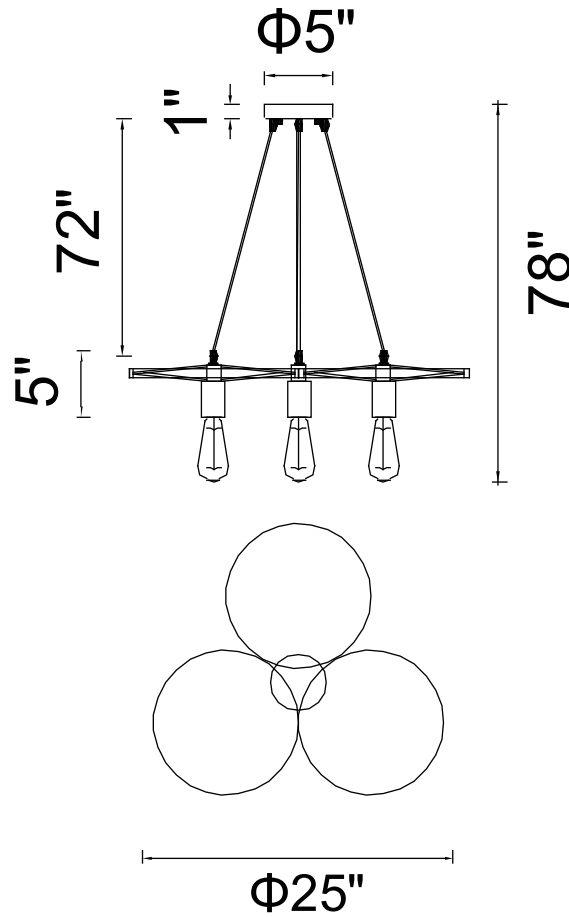

CWI LIGHTING

BRIGHTER LIVING. SIMPLIFIED.

PROJECT: _____
 FIXTURE TYPE: _____
 LOCATION: _____
 CONTACT/PHONE: _____

Item	9699P25-3-194
Collection	RAVI
Finish	Black+Gold
Glass	-----
Crystal	-----
Input	120V AC,60HZ,AC

Shade	-----
Length/Dia.	25"
Width/Ext.	-----
Height	5"
Maximum	78"
Lumens	-----

Light Source	E26
Bulb Info.	3×60W
Included	-----
Dimmable	No
Color	-----
Weight	