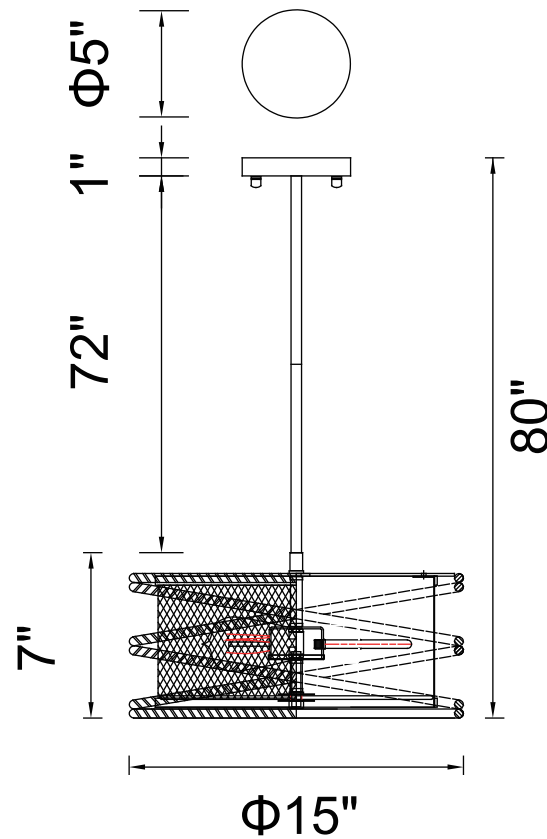

PROJECT: \_\_\_\_\_

FIXTURE TYPE: \_\_\_\_\_

LOCATION: \_\_\_\_\_

CONTACT/PHONE: \_\_\_\_\_

Item	9700P15-2-197
Collection	DARYA
Finish	Brown
Glass	-----
Crystal	Clear
Input	120V AC,60HZ,AC

Shade	-----
Length/Dia.	15"
Width/Ext.	-----
Height	7"
Maximum	-----
Lumens	-----

Light Source	E26
Bulb Info.	2×60W
Included	-----
Dimmable	Yes
Color	-----
Weight	