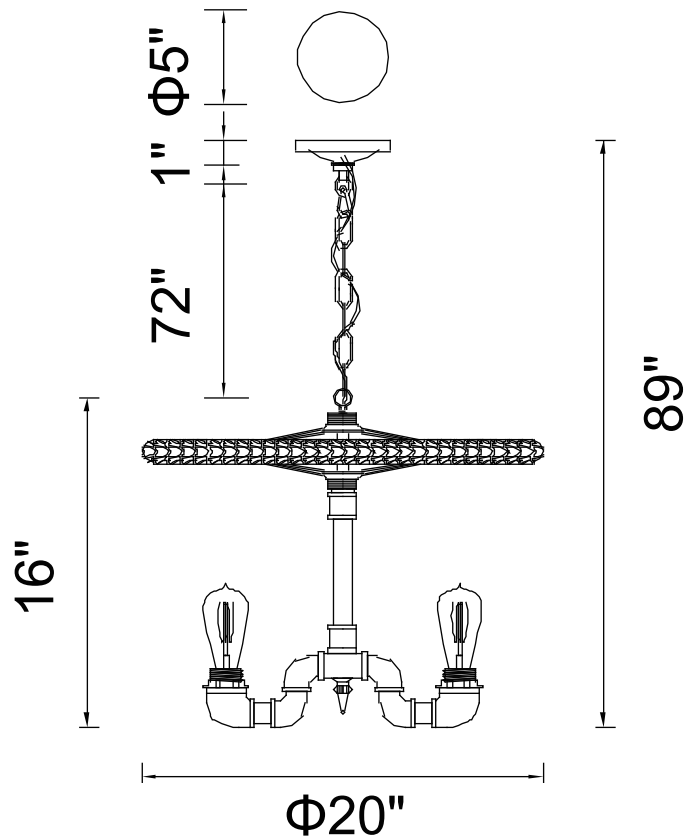

PROJECT: _____

FIXTURE TYPE: _____

LOCATION: _____

CONTACT/PHONE: _____

Item	9725P20-4-211
Collection	UNION
Finish	GrBlackened Copperay
Glass	-----
Crystal	-----
Input	120V AC,60HZ,AC

Shade	-----
Length/Dia.	20"
Width/Ext.	-----
Height	16"
Maximum	89"
Lumens	-----

Light Source	E26
Bulb Info.	4×60W
Included	-----
Dimmable	Yes
Color	-----
Weight	-----