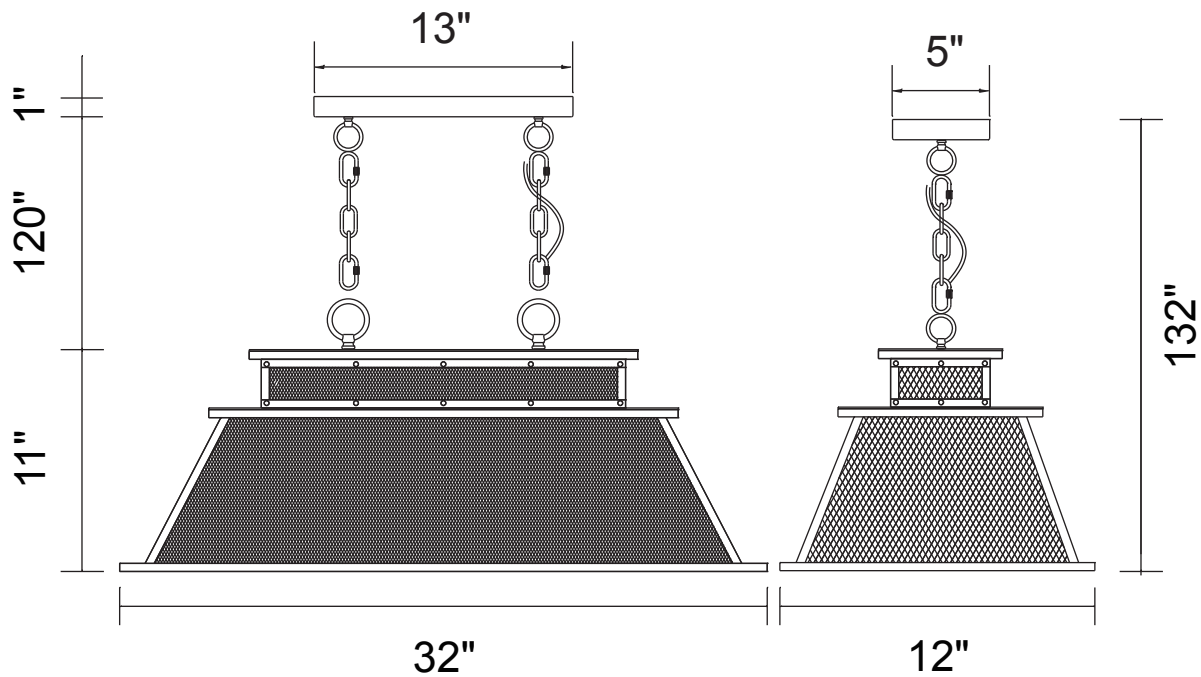

PROJECT: _____

FIXTURE TYPE: _____

LOCATION: _____

CONTACT/PHONE: _____

Item	9745P32-5-219
Collection	SAVILL
Finish	Reddish Black
Glass	-----
Crystal	-----
Input	120V AC,60HZ,AC

Shade	-----
Length/Dia.	32"
Width/Ext.	12"
Height	11"
Maximum	132"
Lumens	-----

Light Source	E26
Bulb Info.	5×60W
Included	-----
Dimmable	Yes
Color	-----
Weight	