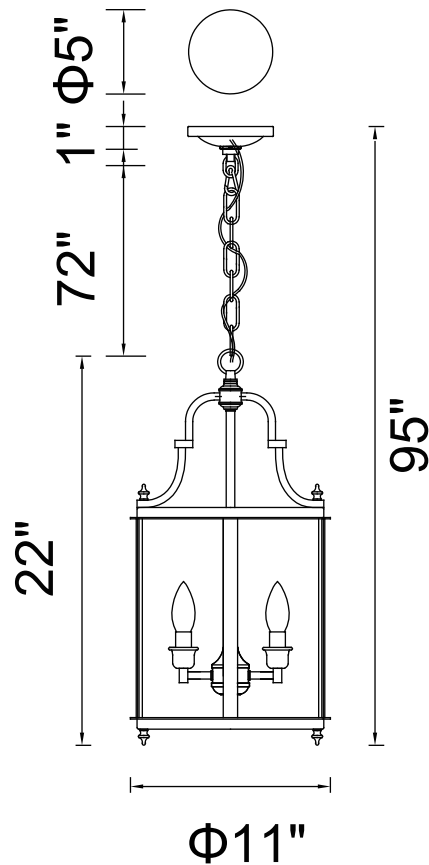

PROJECT: _____

FIXTURE TYPE: _____

LOCATION: _____

CONTACT/PHONE: _____

Item	9809P11-4-109
Collection	DESIRE
Finish	Oil Rubbed Bronze
Glass	Clear
Crystal	-----
Input	120V AC,60HZ,AC

Shade	-----
Length/Dia.	11"
Width/Ext.	-----
Height	22"
Maximum	95"
Lumens	-----

Light Source	E12
Bulb Info.	4×60W
Included	-----
Dimmable	Yes
Color	-----
Weight	