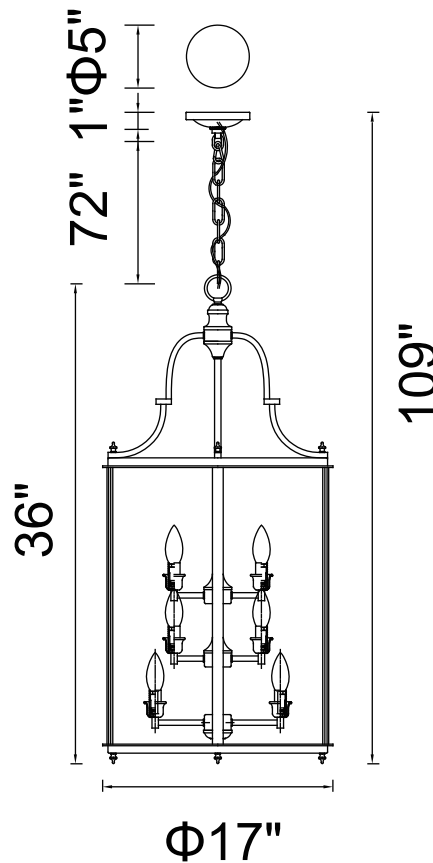

PROJECT: _____

FIXTURE TYPE: _____

LOCATION: _____

CONTACT/PHONE: _____

Item	9809P17-12-109-A
Collection	DESIRE
Finish	Oil Rubbed Bronze
Glass	Clear
Crystal	-----
Input	120V AC,60HZ,AC

Shade	-----
Length/Dia.	17"
Width/Ext.	-----
Height	36"
Maximum	109"
Lumens	-----

Light Source	E12
Bulb Info.	12×60W
Included	-----
Dimmable	Yes
Color	-----
Weight	