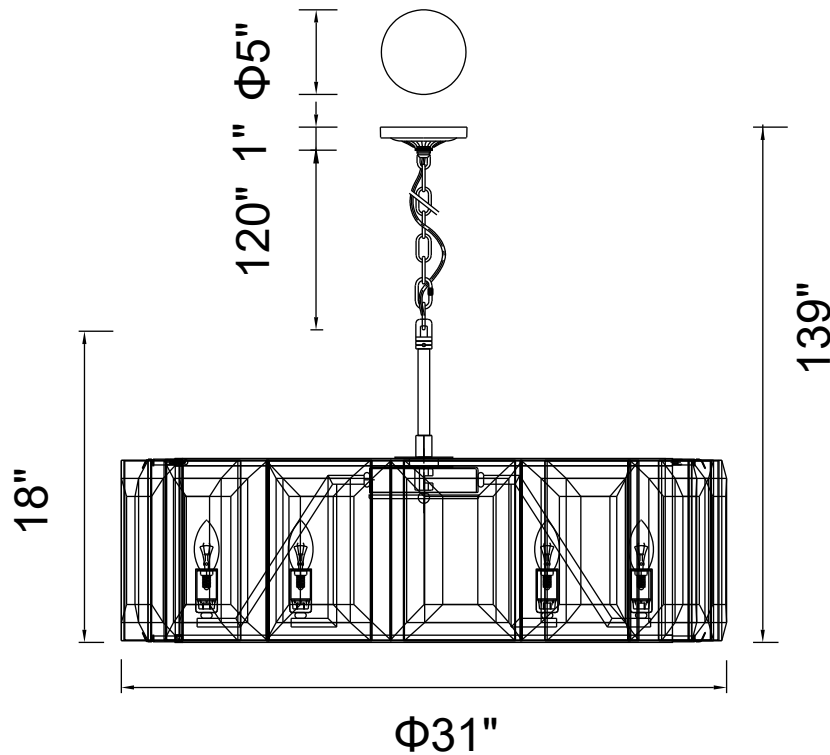

PROJECT: \_\_\_\_\_

FIXTURE TYPE: \_\_\_\_\_

LOCATION: \_\_\_\_\_

CONTACT/PHONE: \_\_\_\_\_

Item	9860P31-12-101
Collection	JACQUET
Finish	Black
Glass	-----
Crystal	Clear
Input	120V AC,60HZ,AC

Shade	-----
Length/Dia.	31"
Width/Ext.	-----
Height	18"
Maximum	139"
Lumens	-----

Light Source	E12
Bulb Info.	12×60W
Included	-----
Dimmable	Yes
Color	-----
Weight	