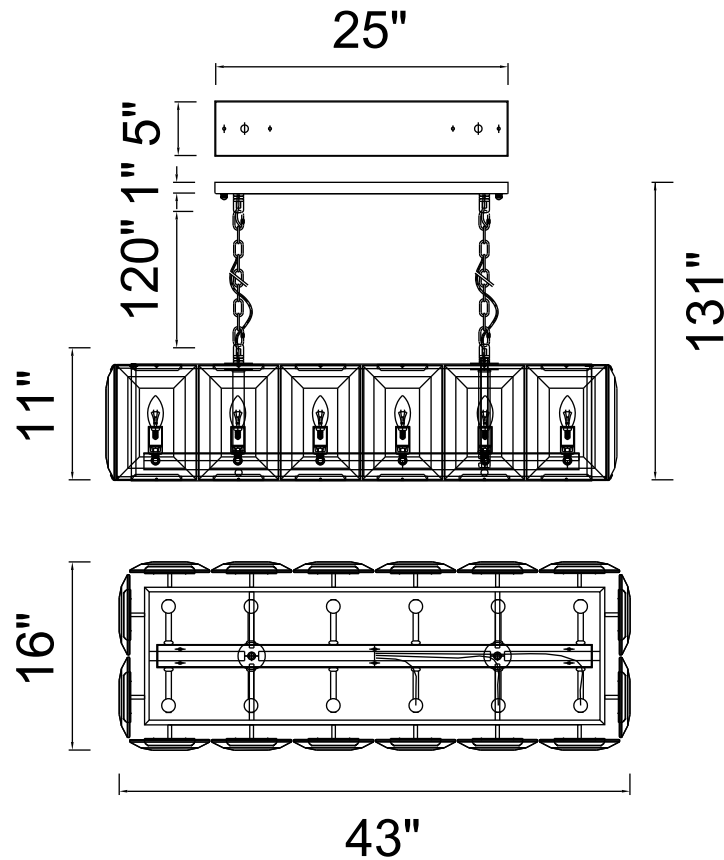

PROJECT: _____

FIXTURE TYPE: _____

LOCATION: _____

CONTACT/PHONE: _____

Item	9860P42-12-101
Collection	JACQUET
Finish	Black
Glass	-----
Crystal	Clear
Input	120V AC,60HZ,AC

Shade	-----
Length/Dia.	43"
Width/Ext.	16"
Height	11"
Maximum	131"
Lumens	-----

Light Source	E12
Bulb Info.	12x60W
Included	-----
Dimmable	Yes
Color	-----
Weight	