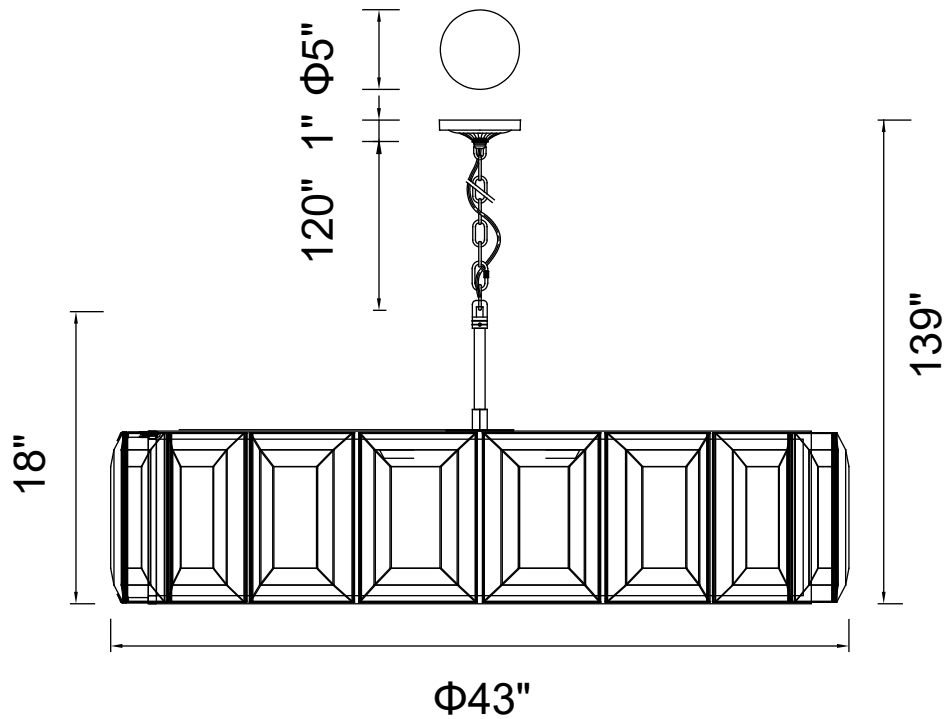

PROJECT: _____

FIXTURE TYPE: _____

LOCATION: _____

CONTACT/PHONE: _____

Item	9860P43-18-101
Collection	JACQUET
Finish	Black
Glass	-----
Crystal	Clear
Input	120V AC,60HZ,AC

Shade	-----
Length/Dia.	43"
Width/Ext.	-----
Height	18"
Maximum	139"
Lumens	-----

Light Source	E12
Bulb Info.	18x60W
Included	-----
Dimmable	Yes
Color	-----
Weight	