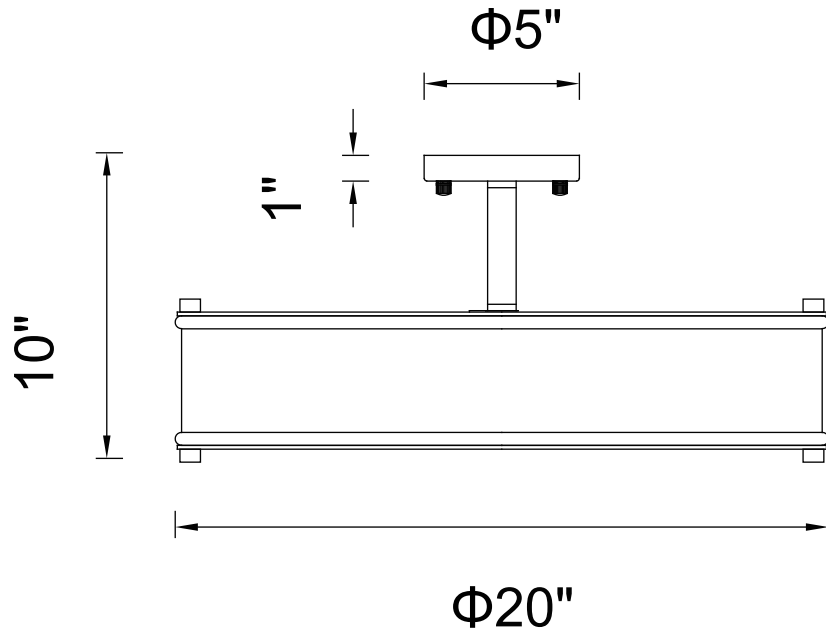

PROJECT: \_\_\_\_\_  
 FIXTURE TYPE: \_\_\_\_\_  
 LOCATION: \_\_\_\_\_  
 CONTACT/PHONE: \_\_\_\_\_

|            |                 |
|------------|-----------------|
| Item       | 9904C20-5-101   |
| Collection | TIGRIS          |
| Finish     | Black           |
| Glass      | -----           |
| Crystal    | -----           |
| Input      | 120V AC,60HZ,AC |

|             |       |
|-------------|-------|
| Shade       | ----- |
| Length/Dia. | 20"   |
| Width/Ext.  | ----- |
| Height      | 10"   |
| Maximum     | 10"   |
| Lumens      | ----- |

|              |       |
|--------------|-------|
| Light Source | E26   |
| Bulb Info.   | 5×60W |
| Included     | ----- |
| Dimmable     | Yes   |
| Color        | ----- |
| Weight       |       |