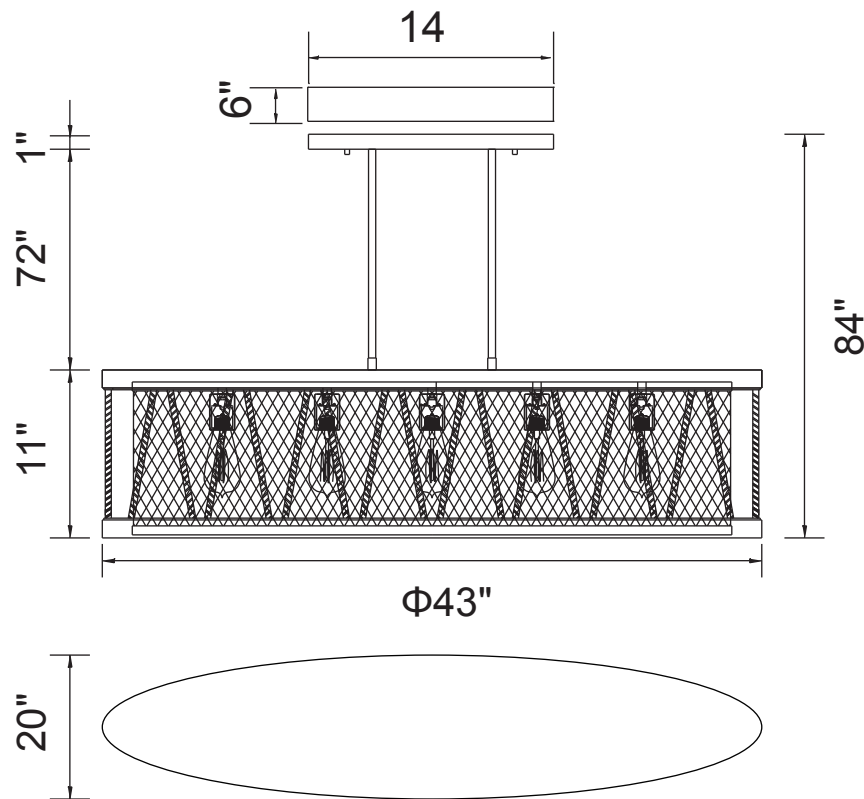

PROJECT: _____

FIXTURE TYPE: _____

LOCATION: _____

CONTACT/PHONE: _____

Item	9954P43-5-101
Collection	PARSH
Finish	Pewter
Glass	-----
Crystal	-----
Input	120V AC,60HZ,AC

Shade	-----
Length/Dia.	43"
Width/Ext.	20"
Height	11"
Maximum	84"
Lumens	-----

Light Source	E26
Bulb Info.	5×60W
Included	-----
Dimmable	Yes
Color	-----
Weight	