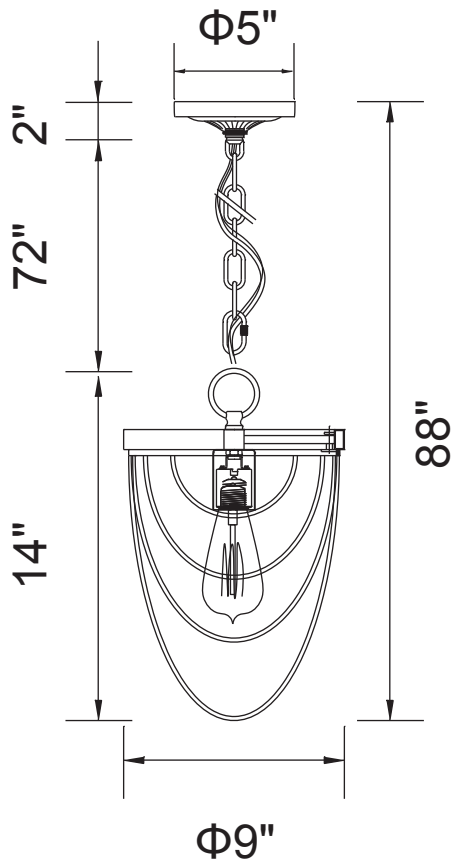

PROJECT: _____

FIXTURE TYPE: _____

LOCATION: _____

CONTACT/PHONE: _____

Item	9962P9-1-101
Collection	GALA
Finish	Black
Glass	-----
Crystal	-----
Input	120V AC,60HZ,AC

Shade	-----
Length/Dia.	9"
Width/Ext.	-----
Height	14"
Maximum	88"
Lumens	-----

Light Source	E26
Bulb Info.	1×60W
Included	-----
Dimmable	Yes
Color	-----
Weight	