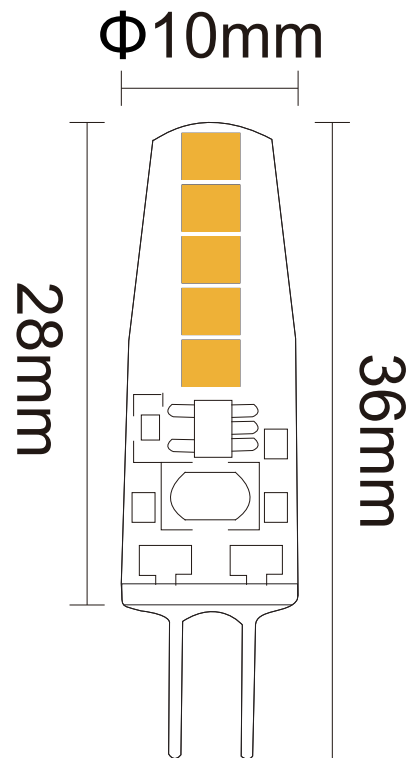

PROJECT: _____

FIXTURE TYPE: _____

LOCATION: _____

CONTACT/PHONE: _____

G4 LED

G4K4000

Base:	G4	Power	Lumen	EQ Watts
Color:	4000K	2W	210Lm	20W
PF:	>0.2	Product Size: $\Phi 10 \times 36\text{mm}$		
CRI:	>80			
BeamAngle:	360 Degree			
Voltage:	12V AC/DC			
Lifetime:	>15000H			