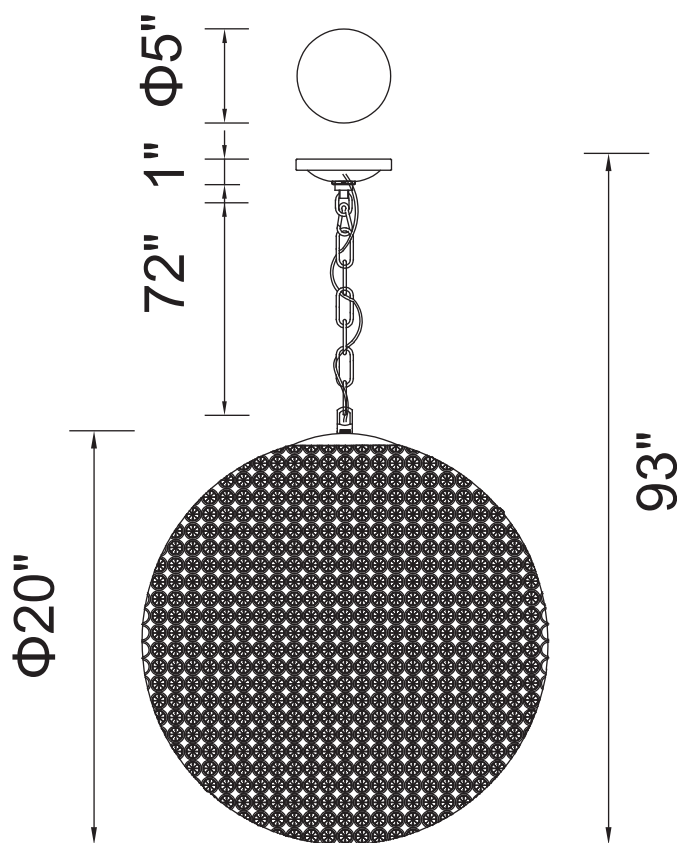

PROJECT: \_\_\_\_\_

FIXTURE TYPE: \_\_\_\_\_

LOCATION: \_\_\_\_\_

CONTACT/PHONE: \_\_\_\_\_

Item	QS8353P20C
Collection	GLOBE
Finish	Chrome
Glass	-----
Crystal	Clear
Input	120V AC,60HZ,AC

Shade	-----
Length/Dia.	20"
Width/Ext.	-----
Height	20"
Maximum	93"
Lumens	-----

Light Source	G9
Bulb Info.	12×40W
Included	-----
Dimmable	Yes
Color	-----
Weight	