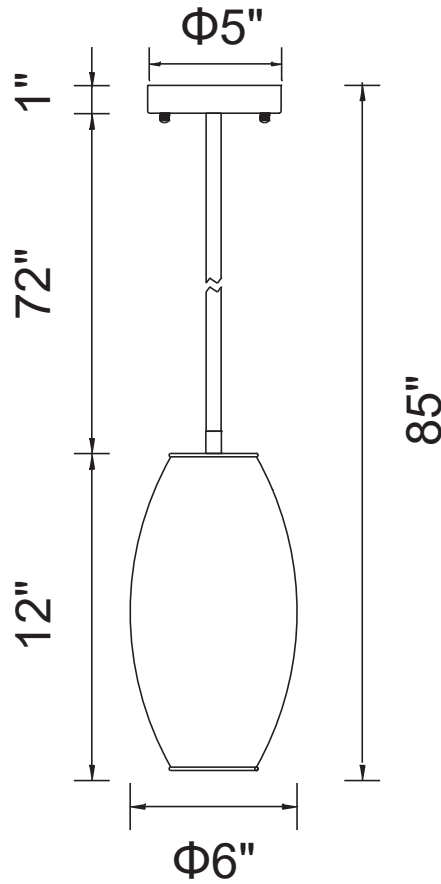

PROJECT: _____

FIXTURE TYPE: _____

LOCATION: _____

CONTACT/PHONE: _____

Item	QS8388P6C
Collection	SAGE
Finish	Chrome
Glass	-----
Crystal	Clear
Input	120V AC,60HZ,AC

Shade	-----
Length/Dia.	6"
Width/Ext.	-----
Height	12"
Maximum	85"
Lumens	-----

Light Source	G9
Bulb Info.	2x40W
Included	-----
Dimmable	Yes
Color	-----
Weight	