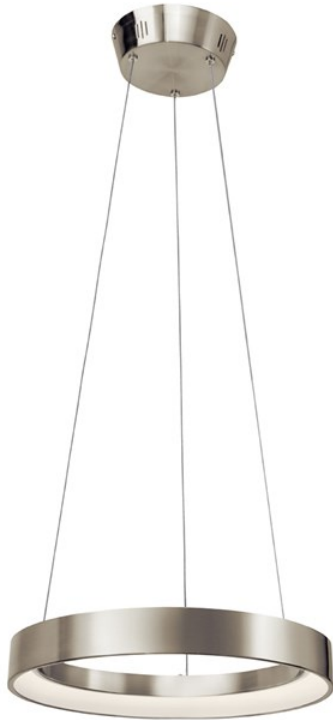

Fornello™ 17.75" 1 Light LED Pendant Brushed Nickel
83260 (Brushed Nickel)

Project Name: _____
 Location: _____
 Type: _____
 Qty: _____
 Comments: _____

Certifications/Qualifications

| | |
|--|-----|
| Location Rating | DRY |
| www.kichler.com/warranty | |

Dimensions

| | |
|-------------------|---------------------|
| Base Backplate | 2.25" DIA |
| Chain/Stem Length | 108" [274cm] Cable" |
| Weight | 5.06 LBS |
| Height | 2.25" |
| Length | 17.75" |
| Overall Height | 112.50" |

Mounting/Installation

| | |
|-------------------|----------|
| Interior/Exterior | Interior |
| Lead Wire Length | 108 |
| Mounting Weight | 5.06 LBS |

Photometrics

| | |
|-------------------------|-------|
| Color Rendering Index | 80 |
| Color Temperature Range | 4000 |
| Delivered Lumens | 650 |
| Kelvin Temperature | 4000K |

Product/Ordering Information

| | |
|--------|----------------|
| SKU | 83260.00 |
| Finish | Brushed Nickel |
| Style | Contemporary |
| UPC | 887913832603 |

Specifications

| | |
|----------------------|-----------|
| Diffuser Description | N/A Metal |
| Material | Steel |
| Shade Description | Metal |