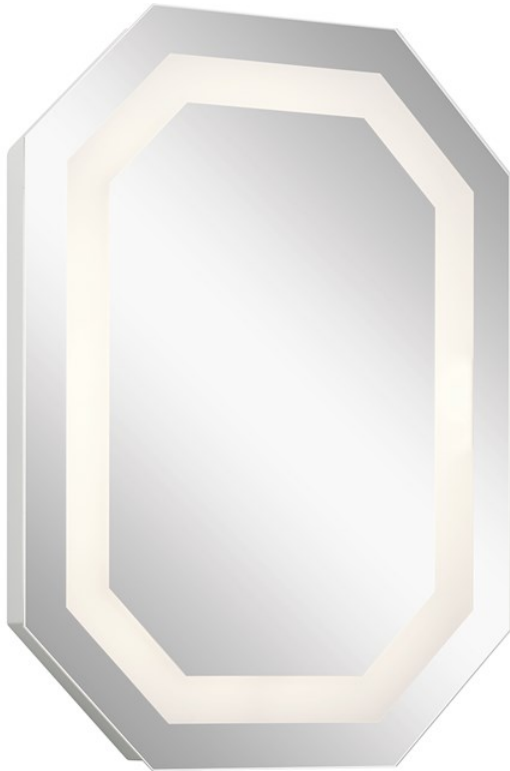

Alvor Frosted Glass LED Mirror

86002 (Steel)

Project Name: _____
 Location: _____
 Type: _____
 Qty: _____
 Comments: _____

Certifications/Qualifications

www.kichler.com/warranty

Dimensions

Extension	2.50"
Weight	25.50 LBS
Height	31.50"
Width	23.50"

Mounting/Installation

Interior/Exterior	Interior
Mounting Weight	25.50 LBS

Photometrics

Color Rendering Index	90
Delivered Efficacy (Lumens/Watt)	9
Delivered Lumens	500
Kelvin Temperature	3000K

Primary Lamping

Expected Life Span	40000
--------------------	-------

Product/Ordering Information

SKU	86002.00
Finish	Other
Style	Contemporary
UPC	887913570994

Specifications

Diffuser Description	Mirror With 2 Inch Frosted Trim
Material	STEEL