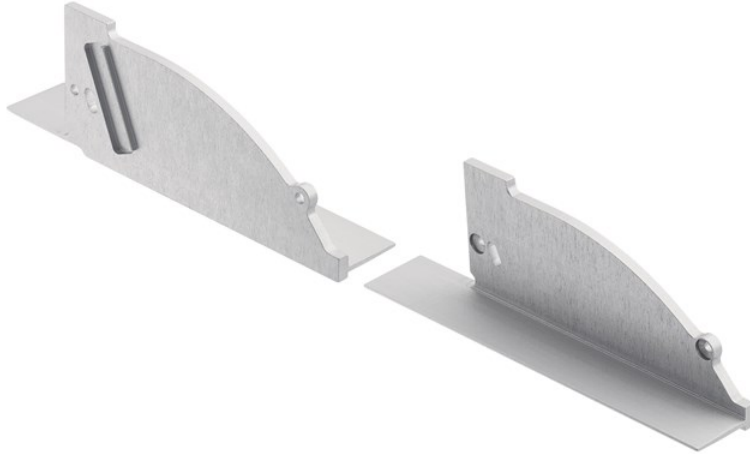

ILS TE PRO COLLECTION

TE Pro Series Arches Ceiling-to-Wall Channel End Caps

1TEE2W1RCSSIL (Silver)

Project Name: _____
Location: _____
Type: _____
Qty: _____
Comments: _____

Certifications/Qualifications

Location Rating	Accessory, Listing Not Required
www.kichler.com/warranty	

Dimensions

Weight	0.10 LBS
Height	1.50"
Length	4.25"
Width	0.75"

Mounting/Installation

Interior/Exterior	Interior
-------------------	----------

Product/Ordering Information

SKU	1TEE2W1RCSSIL
Finish	Silver
UPC	783927559171