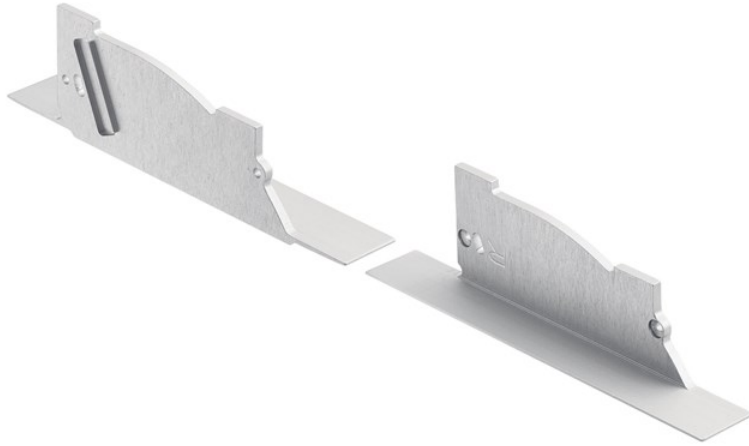

# TE Pro Series Arches Ceiling-Edge Channel End Cap

1TEE2W2RCSSIL (Silver)

Project Name: \_\_\_\_\_  
Location: \_\_\_\_\_  
Type: \_\_\_\_\_  
Qty: \_\_\_\_\_  
Comments: \_\_\_\_\_

## Dimensions

Weight	0.11 LBS
Height	1.50"
Length	5.00"
Width	0.75"