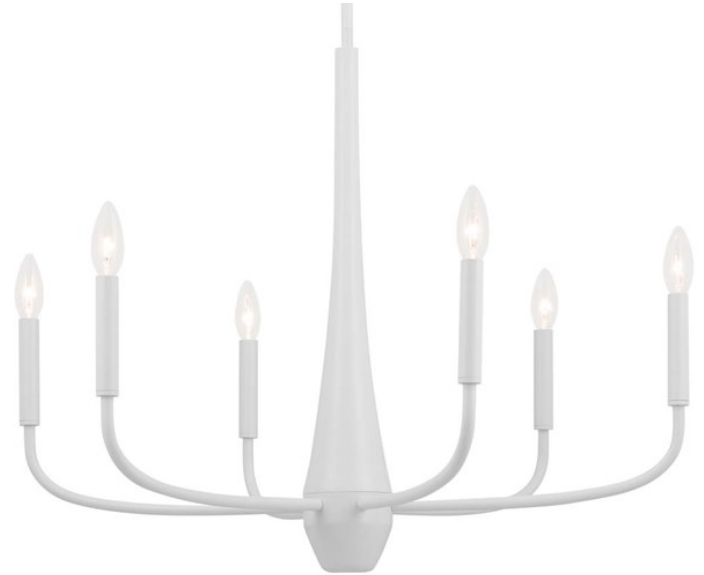

SPECIFICATIONS

Certifications/Qualifications

www.kichler.com/warranty

Dimensions

Base Backplate	5.25" DIA
Chain/Stem Length	36"
Weight	7.50 LBS
Height	22.50"
Overall Height	61.25"
Width	28.00"

Electrical

Input Voltage	120.00V
---------------	---------

Light Source

Dimmable	Yes
Dimmable Notes	Dimmable when used with dimmer switch (sold separately); when using LED bulbs, see bulb manufacturer dimming specifications.

Lamp Included	Not Included
Lamp Type	B; G16.5
Light Source	Bulb
Max or Nominal Watt	60.00
# of Bulbs/LED Modules	6
Socket Type	E12 (Candelabra)

Mounting/Installation

Connector	Yes
Interior/Exterior	INTERIOR
Lead Wire Length	144"
Location Rating	Dry
Mounting Weight	7.50 LBS
Wire Connectors	Wire Nuts

FIXTURE ATTRIBUTES

Housing

Primary Material	Steel
Max Stem Tilt	90.0 Degrees

Product/Ordering Information

SKU	52525WH
Finish	White
Style	Contemporary
UPC	783927030694.0

Finish Options

-  Black
-  Champagne Bronze
-  White

ALSO IN THIS FAMILY

52529BK

52529CPZ

52529WH