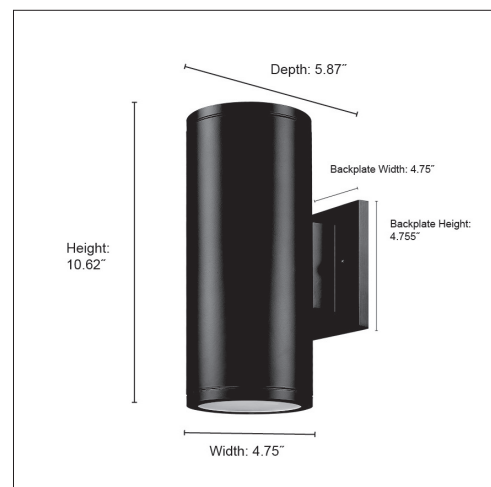

42001 PBK

Millennium Lighting
105 Declaration Drive
McDonough, GA 30253
www.millenniumlighting.com