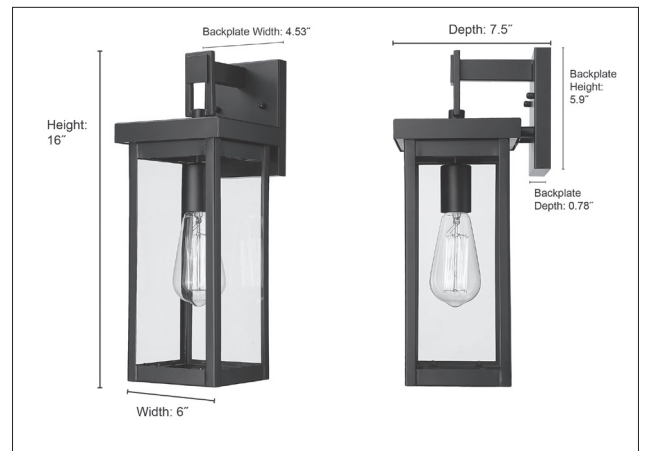

Millennium Lighting
105 Declaration Drive
McDonough, GA 30253
www.millenniumlighting.com