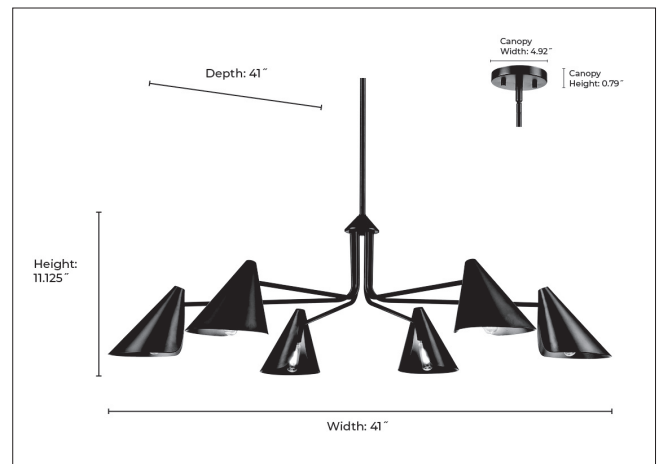

99006

WARHOL SIX LIGHT CHANDELIER

**FINISH**

MB - Matte Black

**DIMENSIONS**

Width 41"  
Height 11.125"  
Canopy Width 4.92"  
Canopy Height 0.79"  
Canopy Depth 4.92"  
Stems (1) 6", (1) 12", (1) 18"  
Wire 72"  
Weight 8.4 lbs.

# Bulbs 6-Candle  
Bulb Base Candelabra (E12)  
Watts per Bulb 60W  
Voltage 120V  
Total Wattage 360W  
Bulbs Included No

**CERTIFICATION**

ETL Listed Dry

**ITEM NUMBER**

SKU's 99006 MB

99006 MB

Millennium Lighting  
105 Declaration Drive  
McDonough, GA 30253  
[www.millenniumlighting.com](http://www.millenniumlighting.com)