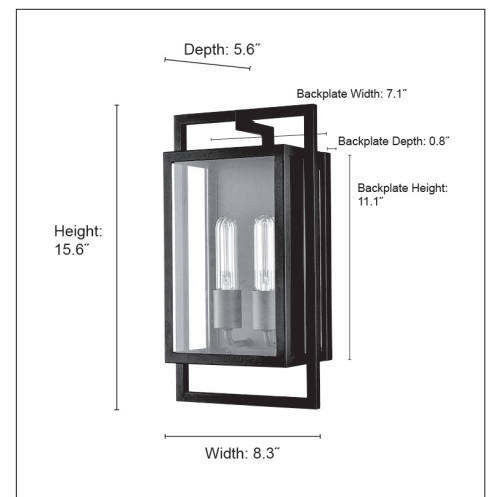

270002

AGATHA TWO LIGHT OUTDOOR WALL MOUNT

FINISH

TBK - Textured Black

DIMENSIONS

Width 8.3"
Height 15.6"
Depth 5.6"
Backplate Width 7.1"
Backplate Height 11.1"
Backplate Depth 0.8"
Weight 5.75 lbs

MATERIAL

Steel

GLASS

Glass Clear

LAMPING

Bulbs 2-T Lamps
Bulb Base Medium (E26)
Watts per Bulb 60W
Voltage 120V
Total Wattage 120W
Bulbs Included No

CERTIFICATION

ETL Listed Wet Location

ITEM NUMBER

SKU's 270002 TBK

270002 TBK

Millennium Lighting
105 Declaration Drive
McDonough, GA 30253
www.millenniumlighting.com