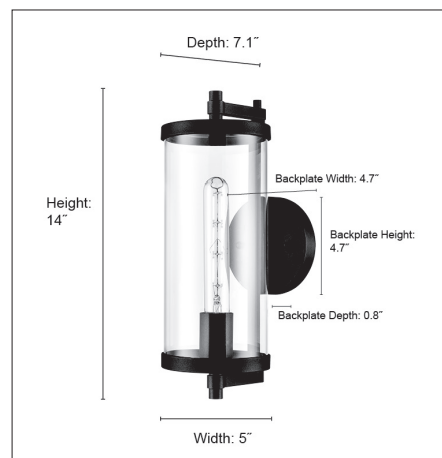

240001

BECKHAM ONE LIGHT OUTDOOR WALL SCONCE

**FINISH**

TBK - Textured Black

**DIMENSIONS**

Width 5"  
Height 14"  
Ext. 7.1"  
Backplate Width 4.7"  
Backplate Height 4.7"  
Backplate Depth 0.8"  
Weight 2.64 lbs.

**MATERIAL**

Steel

**GLASS**

Glass Clear

**LAMPING**

# Bulbs 1-T Lamp  
Bulb Base Medium (E26)  
Watts per Bulb 60W  
Voltage 120V  
Total Wattage 60 W  
Bulbs Included No

**CERTIFICATION**

ETL Listed Wet Location

**ITEM NUMBER**

SKU's 240001 TBK

240001 TBK

Millennium Lighting  
105 Declaration Drive  
McDonough, GA 30253  
[www.millenniumlighting.com](http://www.millenniumlighting.com)