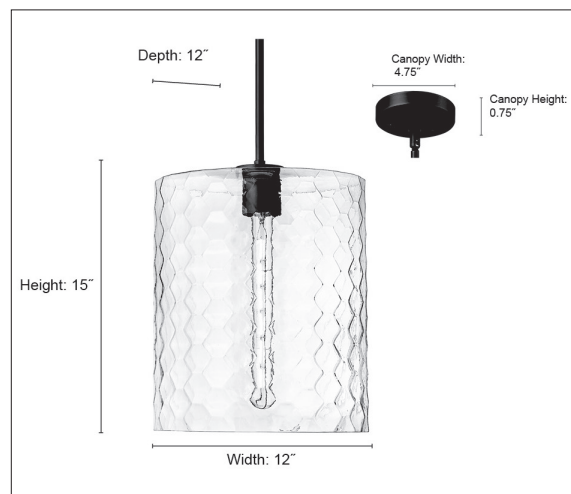

9221

ASHLI ONE LIGHT PENDANT

FINISH

BN - Brushed Nickel
MB - Matte Black
MG - Modern Gold

DIMENSIONS

Width 12"
Height 15"
Canopy Width 4.75"
Canopy Height 0.75"
Canopy Depth 4.75"
Stems (1) 6", (1) 12", (1) 18"
Weight 10.95 lbs.

MATERIAL

Steel

Glass

Glass Clear Honeycomb

LAMPING

Bulbs 1-Medium
Bulb Base Medium (E26)
Watts per Bulb 100W
Voltage 120V
Total Wattage 100W
Bulbs Included No

CERTIFICATION

ETL Listed Dry Location

ITEM NUMBER

SKU's 9221 BN
9221 MB
9221 MG

9221 MB

9221 MG

9221 BN

Millennium Lighting
105 Declaration Drive
McDonough, GA 30253
www.millenniumlighting.com