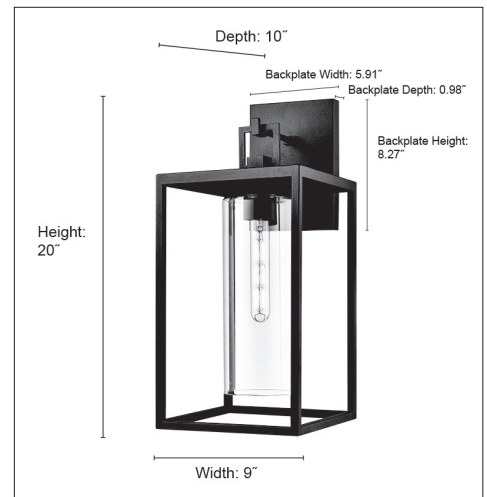

93131

ELLWAY ONE LIGHT OUTDOOR WALL MOUNT

FINISH

TBK - Textured Black

DIMENSIONS

Width 9"
Height 20"
Depth 10"
Backplate Width 5.91"
Backplate Height 8.27"
Backplate Depth 0.98"
Weight 5.58 lbs

MATERIAL

Steel

GLASS

Glass Clear

LAMPING

Bulbs 1-T Lamp
Bulb Base Medium (E26)
Watts per Bulb 100W
Voltage 120V
Total Wattage 100W
Bulbs Included No

CERTIFICATION

ETL Listed Wet Location

ITEM NUMBER

SKU's 93131 TBK

93131 TBK

Millennium Lighting
105 Declaration Drive
McDonough, GA 30253
www.millenniumlighting.com