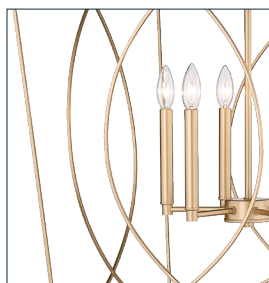

**FINISH**

MB - Matte Black

PMG - Painted Modern Gold

**DIMENSIONS**

Width	24"
Height	36"
Canopy Width	4.99"
Canopy Depth	0.78"
Chain	60"
Wire	144"
Weight	11.8 lbs

**MATERIAL**

Steel

**GLASS**

# Bulbs	6-Candle
Bulbs Base	Candelabra (E12)
Watts per Bulb	60W
Voltage	120V
Total Wattage	360W
Bulbs Included	No

**CERTIFICATION**

ETL Dry Location

**ITEM NUMBER**

SKU's  
4003 MB  
4003 PMG

4003 MB

4003 PMG