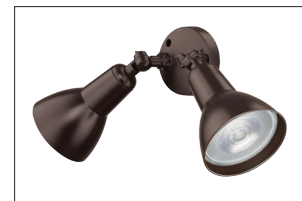

**FINISHES**

MW - Matte White  
 PBK - Powder Coated Black  
 PBZ - Powder Coated Bronze

**DIMENSIONS**

Width 5.25"  
 Height 16"  
 Depth 11"  
 Backplate Width 4.72"  
 Backplate Extension 1.34"  
 Weight 2.244 lbs.

17002 MW

17002 PBK

17002 PBZ

- Twin adjustable heads.
- Connects easily to the junction box.
- Easy installation.
- Adjustable lamp heads for directional lighting.

Millennium Lighting  
 105 Declaration Drive  
 McDonough, GA 30253  
[www.millenniumlighting.com](http://www.millenniumlighting.com)