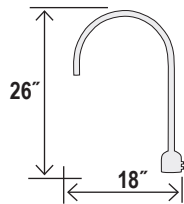

R SERIES OPTIONS

1 LIGHT POST ADAPTERS

- Will work with any RLM shade
- Designed to fit standard 3" posts and pier mount bases
- Unique stem hung design does not require pipe sealant compound on fittings.
- 3/4" inner diameter rigid conduit or water pipe may be substituted for stems or goose necks.

RPAS