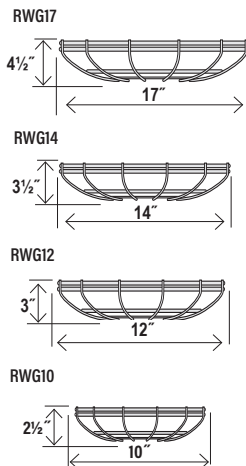

WIRE GUARDS

FINISHES

- ABR - Architectural Bronze
- GA - Galvanized
- GY - Gray
- NB - Navy Blue
- SB - Satin Black
- SG - Satin Green
- SR - Satin Red
- WH - White