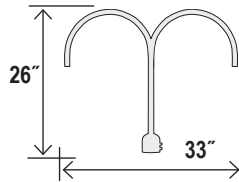

2 LIGHT POST ADAPTERS

- Will work with any RLM shade
- Designed to fit standard 3" posts and pier mount bases
- Unique stem hung design does not require pipe sealant compound on fittings.
- 3/4" inner diameter rigid conduit or water pipe may be substituted for stems or goose necks.

RPAD