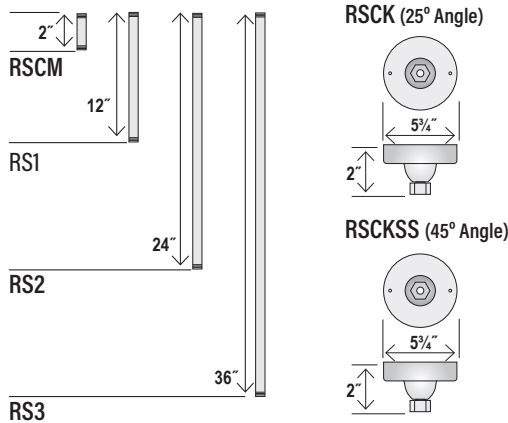

STEMS AND CANOPY KITS - (CEILING MOUNT)

ID: 3/4"

FINISHES

- ABR - Architectural Bronze
- CP - Copper
- GA - Galvanized
- GY - Gray
- NB - Navy Blue
- SB - Satin Black
- SG - Satin Green
- SR - Satin Red
- WH - White

STEM CONNECTORS

Accepts 3/4" stem

FINISHES

- ABR - Architectural Bronze
- AL - Aluminum
- CP - Copper
- GA - Galvanized
- GY - Gray
- NB - Navy Blue
- SB - Satin Black
- SG - Satin Green
- SR - Satin Red
- WH - White