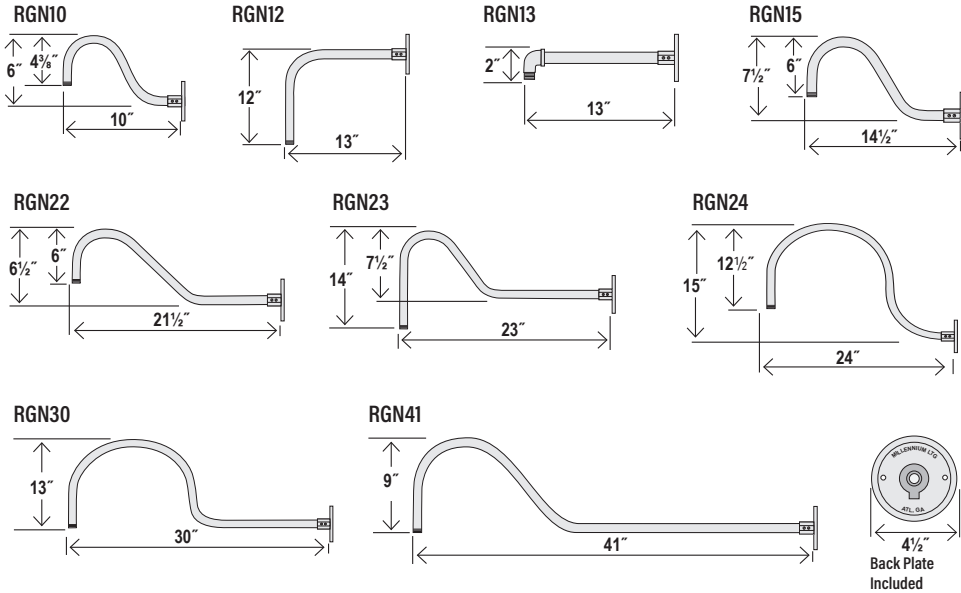

R SERIES OPTIONS

GOOSE NECKS - (WALL MOUNT)

ID: 3/4"

FINISHES

- ABR - Architectural Bronze
- AL - Aluminum
- ASB - Aluminum Painted Satin Black
- GA - Galvanized
- GY - Gray
- NB - Navy Blue
- NC - Natural Copper
- SB - Satin Black
- SG - Satin Green
- SR - Satin Red
- WH - White