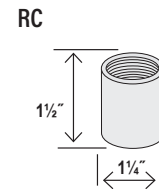

STEM CONNECTORS

Accepts 3/4" stem

FINISHES

- ABR - Architectural Bronze
- AL - Aluminum
- CP - Copper
- GA - Galvanized
- GY - Gray
- NB - Navy Blue
- SB - Satin Black
- SG - Satin Green
- SR - Satin Red
- WH - White