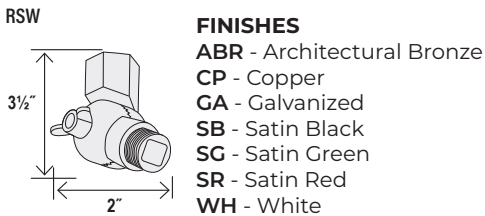

WALL MOUNT SWIVELS