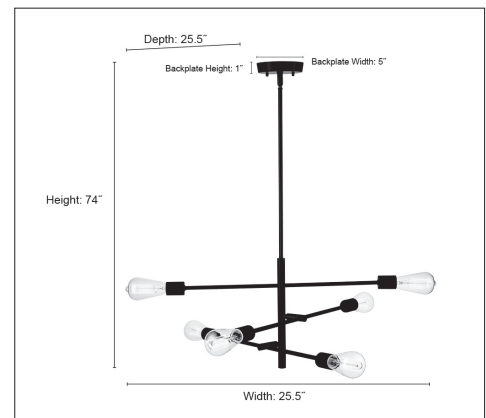

4246 MG

Millennium Lighting
105 Declaration Drive
McDonough, GA 30253
www.millenniumlighting.com