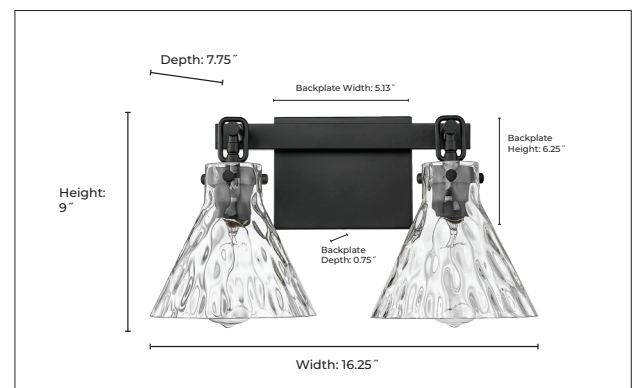

20002 VB

Millennium Lighting
105 Declaration Drive
McDonough, GA 30253
www.millenniumlighting.com