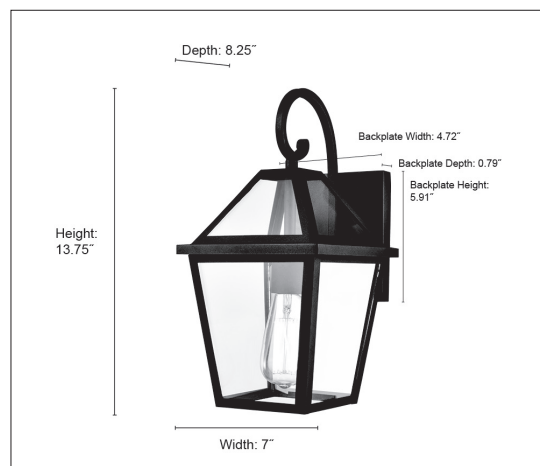

92401

ESTON ONE LIGHT OUTDOOR WALL MOUNT

FINISH

TBK - Textured Black

DIMENSIONS

Width 7"
Height 13.75"
Depth 8.25"
Backplate Width 4.72"
Backplate Height 5.91"
Backplate Depth 0.79"
Weight 3.99 lbs

MATERIAL

Steel

GLASS

Glass Clear

LAMPING

Bulbs 1-Medium
Bulb Base Medium (E26)
Watts per Bulb 100W
Voltage 120V
Total Wattage 100W
Bulbs Included No

CERTIFICATION

ETL Listed Wet Location

ITEM NUMBER

SKU's 92401 TBK

92401 TBK

Millennium Lighting
105 Declaration Drive
McDonough, GA 30253
www.millenniumlighting.com