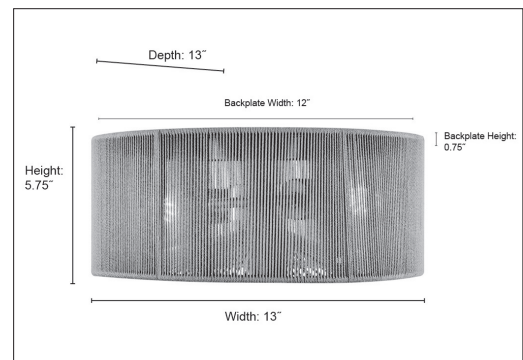

ITEM NUMBER

SKU's 213002 BN

Millennium Lighting
105 Declaration Drive
McDonough, GA 30253
www.millenniumlighting.com