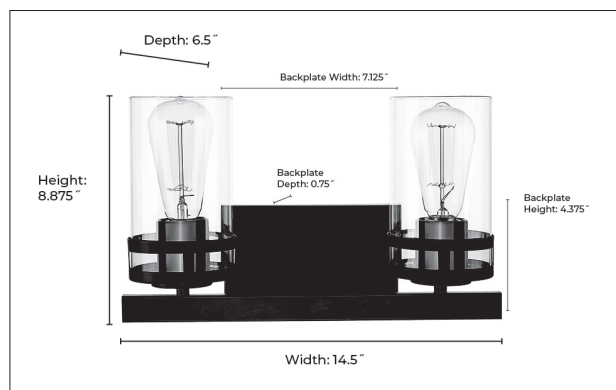

91022

LUNDEN TWO LIGHT VANITY

**FINISH**

MB - Matte Black

**DIMENSIONS**

Width 14.5"  
Height 8.875"  
Depth 6.5"  
Backplate Width 7.125"  
Backplate Height 4.375"  
Backplate Depth 0.75"  
Weight 3.35 lbs

# Bulbs 2-Medium  
Bulb Base Medium (E26)  
Watts per Bulb 60W  
Voltage 120V  
Total Wattage 120W  
Bulbs Included No

**CERTIFICATION**

ETL Listed Damp Location

**ITEM NUMBER**

SKU's 91022 MB

91022 MB

Millennium Lighting  
105 Declaration Drive  
McDonough, GA 30253  
[www.millenniumlighting.com](http://www.millenniumlighting.com)