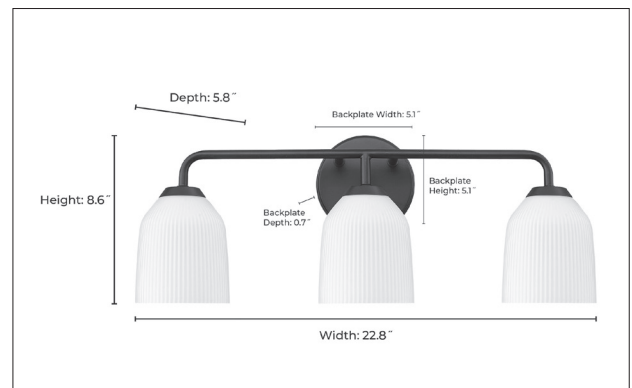

Millennium Lighting
105 Declaration Drive
McDonough, GA 30253
www.millenniumlighting.com