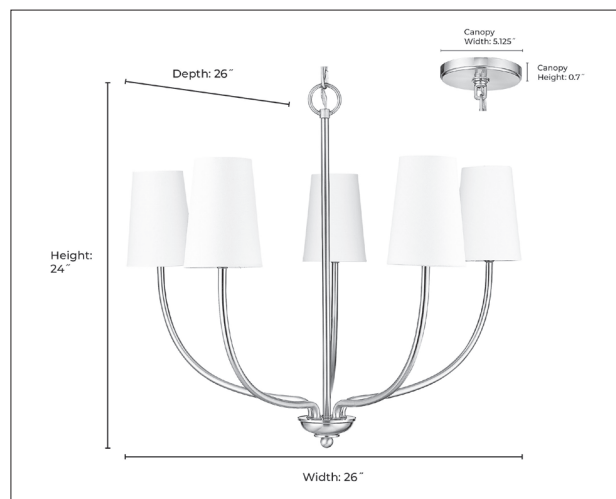

29905 VB

Millennium Lighting
105 Declaration Drive
McDonough, GA 30253
www.millenniumlighting.com