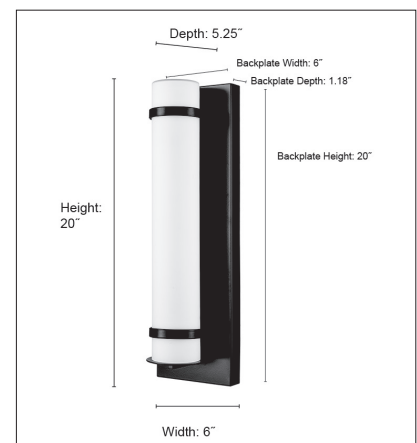

Millennium Lighting
105 Declaration Drive
McDonough, GA 30253
www.millenniumlighting.com