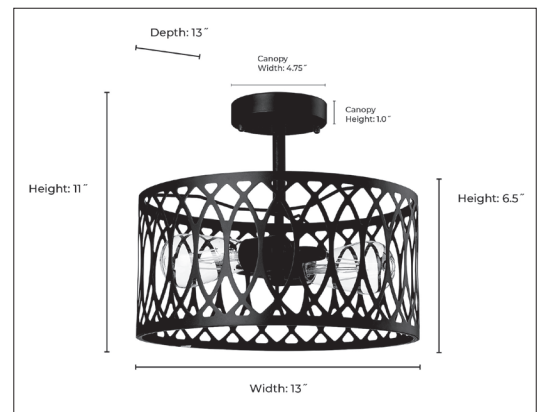

4212 PMG

Millennium Lighting
105 Declaration Drive
McDonough, GA 30253
www.millenniumlighting.com