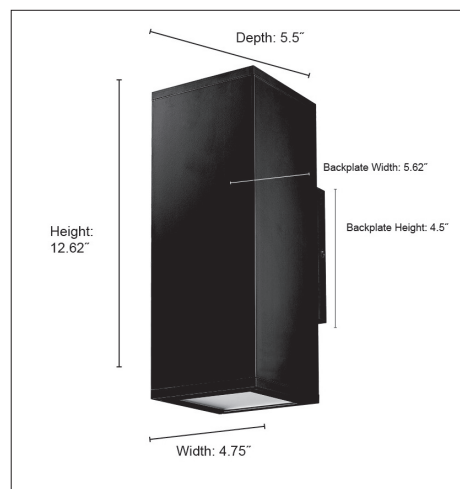

43002 PBK

Millennium Lighting
105 Declaration Drive
McDonough, GA 30253
www.millenniumlighting.com