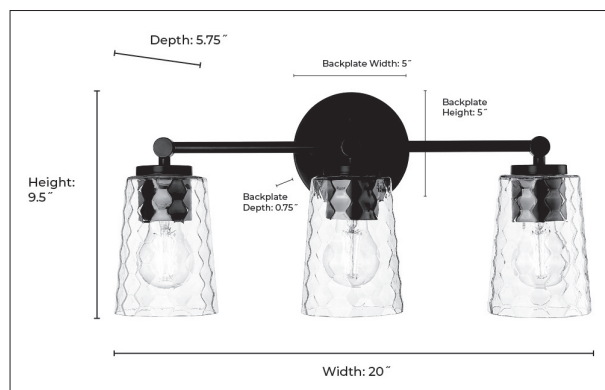

9233

ASHLI THREE LIGHT VANITY

FINISH

MB - Matte Black
PN - Polished Nickel
VB - Vintage Brass

DIMENSIONS

Width 20"
Height 9.5"
Ext. 5.75"
Backplate Width 5"
Backplate Height 5"
Backplate Depth 0.75"
Weight 4.89 lbs.

MATERIAL

Steel

GLASS

Glass Clear Honeycomb

LAMPING

Bulbs 3-Medium
Bulb Base Medium (E26)
Watts per Bulb 100W
Voltage 120V
Total Wattage 300W
Bulbs Included No

CERTIFICATION

ETL Listed Damp Location

ITEM NUMBER

SKU's 9233 BN
9233 MB
9233 MG

9233 MG

9233 MB

9233 BN

Millennium Lighting
105 Declaration Drive
McDonough, GA 30253
www.millenniumlighting.com