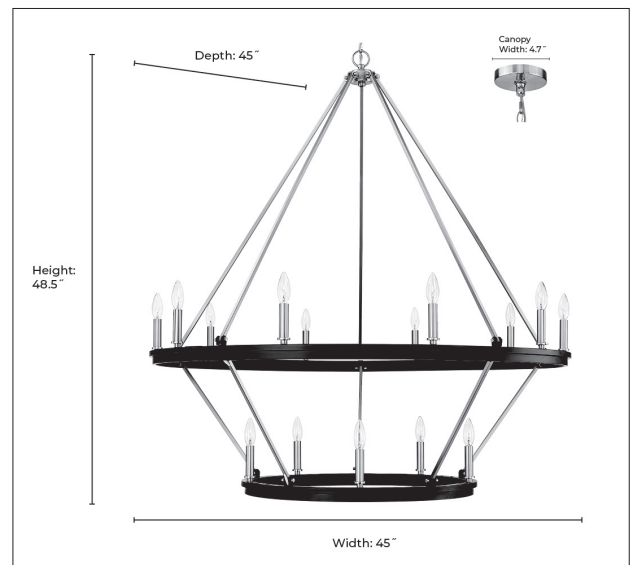

95015

CARRUTH FIFTEEN LIGHT CHANDELIER

FINISH

MB/MG - Matte Black/Modern Gold

DIMENSIONS

Width 45"
Height 48.5"
Canopy Width 4.7"
Canopy Depth 4.7"
Chain 60"
Wire 144"
Weight 22.6 lbs.

MATERIAL

Steel

Glass

Glass No

LAMPING

Bulbs 15-Candle
Bulb Base Candelabra (E12)
Watts per Bulb 40W
Voltage 120V
Total Wattage 600W
Bulbs Included No

CERTIFICATION

ETL Listed Dry

ITEM NUMBER

SKU's 95015 MB/MG

95015 MB/MG

Millennium Lighting
105 Declaration Drive
McDonough, GA 30253
www.millenniumlighting.com